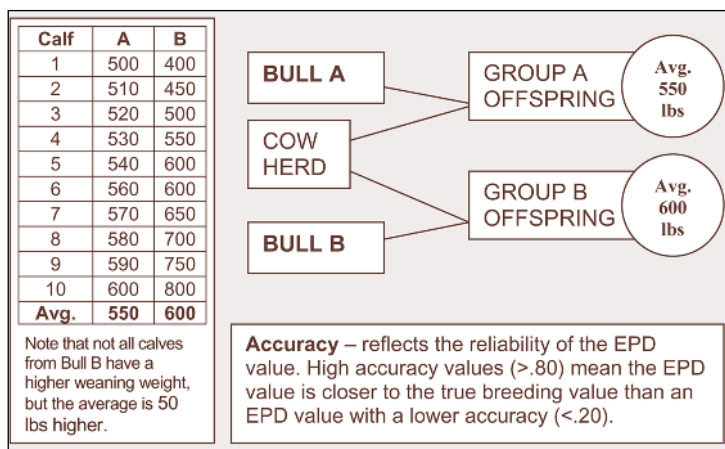

EXPECTED PROGENY DIFFERENCES (EPDS)

Statistics generated for individual cattle through national genetic evaluations.

EPDs:

- ✓ allow breeders to estimate a young animal's breeding value as a parent
- ✓ allow a fair comparison of breeding value by removing environmental bias such as climate, feed and special management
- ✓ best tool available to compare animals between herd, countries and year of birth
- ✓ help breeders make informed decisions regarding breeding stock selection by evaluating numerous traits such as growth-related traits (BW, WW, YW, Milk), carcass (REA, FAT, %IMF, etc.) and reproductive efficiency (CE, MCE, SC)
- ✓ estimate the group performance of one parent compared to the group performance of another parent, *assuming similar mates*

EPD's evaluate group averages and offspring's performance. They can not predict individual performance or weights.

For example, if Bull A (weaning weigh EPD of +10) and Bull B (WW of +60) were randomly mated with ten similar cows, we would expect the group average weaning weight of Bull A's offspring to be 50 lbs. lighter than that of Bull B's (60 - 10 = 50).

To evaluate seedstock, use EPDs, pedigree and visual assessment. With EPDs, the concept of “intermediate optimums” works best. Selection for one trait or for extremes generally results in unexpected consequences due to genetic correlations - for example, intense selection for high yearling weight will also increase birth weight.

Successful cattle breeding requires a thoughtful and balanced approach to optimize fertility, growth and carcass merit while improving profitability and efficiency.